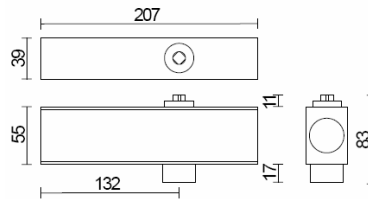

# CONSORT

ARCHITECTURAL HARDWARE

UNITED KINGDOM

UAE

QATAR

KSA

SOUTH AFRICA

**Item Code:** CDC 700S  
**Description:** Over Head Door Closer  
**Size:** Power Size 2-4  
**Finishes:** Satin Stainless Steel

## Data specification

**Variable Closing force:** Comply with EN1154, EN 2-4, Spring Strength up to 80kg. (1100mm)  
**Arm:** Standard  
**Optional Arm:** Parallel, Track (standard), Track (Hold open)  
Rack and Pinion, Power shoe Arm bracket, Power adjustable by position  
Angle of opening 180deg, Sweep speed adjustable, Latching Speed adjustable.  
**Hold Open:** Hold open Arm –Optional  
**Backcheck:** Adjustable at valve- optional  
**Delayed Action Adjustable:** Optional, Non-Handed

**Application:** Regular (1) Parallel Arm (66) optional, Transom (61) Category of use (4): Test Cycles (8): Fire behavior (1): Base on Fire Test BS 476: Part 22

**Dimensions:** Length – 117mm; Height – 42mm; Projection -64mm.