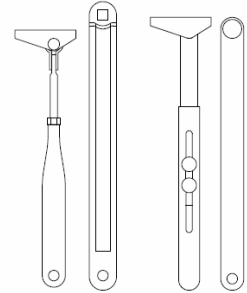

# CONSORT

ARCHITECTURAL HARDWARE

UNITED KINGDOM

UAE

QATAR

KSA

SOUTH AFRICA

**Item Code:** CDC 700S  
**Description:** Over Head Door Closer  
**Size:** Power Size 2-4  
**Finishes:** Satin Stainless Steel

## Data specification

**Variable Closing force:** Comply with EN1154, EN 2-4, Spring Strength up to 80kg. (1100mm)  
**Arm:** Standard  
**Optional Arm:** Parallel, Track (standard), Track (Hold open)  
Rack and Pinion, Power shoe Arm bracket, Power adjustable by position  
Angle of opening 180deg, Sweep speed adjustable, Latching Speed adjustable.  
**Hold Open:** Hold open Arm –Optional  
**Backcheck:** Adjustable at valve- optional  
**Delayed Action Adjustable:** Optional, Non-Handed