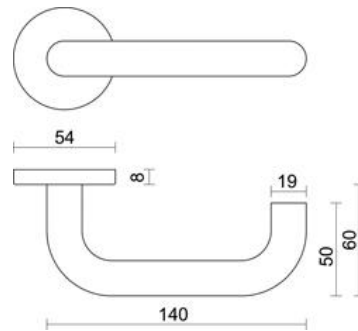

# CONSORT

ARCHITECTURAL HARDWARE

UNITED KINGDOM

UAE

QATAR

KSA

SOUTH AFRICA

**Item Code:** CH100  
**Description:** Hollow Lever Handle on Rose and Euro Profile Escutcheons.  
**Finish:** Satin Stainless Steel

**Data & Specifications:** Consort CH100 140x19mm Grade 304 SSS Return to Door Safety Lever Handle on 54x8mm Concealed Fix Spring Assisted Rose c/w 8mm Spindle and Bolt Through Fixings

**Dimensions:** 140mm x 60mm  
19mm diameter of the handle  
54mm diameter and 8mm thick rose.