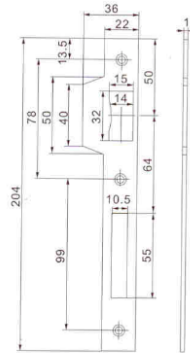

**Data Specification:** Consort Dead Lock with Roller catch.  
For wooden or steel Doors, SSS Forend & Strike BSEN 12209.

**Dimensions:** A – 55mm  
B - 85mm.  
C - 24mm

**Finishes:** SSS Satin Stainless Steel  
PSS Polished Stainless Steel  
(Other Finishes available to order)