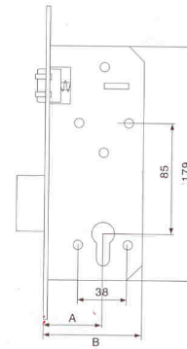

# CONSORT

ARCHITECTURAL HARDWARE

UNITED KINGDOM

UAE

QATAR

KSA

SOUTH AFRICA

**Item Code:** CH7255F  
**Description:** Deadlock with Roller Catch  
**Finish:** Satin Stainless Steel

**Data Specification:** Consort Dead Lock with Roller catch.  
For wooden or steel Doors, SSS Forend & Strike BSEN 12209.

**Dimensions:** A – 55mm  
B - 85mm.  
C - 24mm

**Finishes:** SSS Satin Stainless Steel  
PSS Polished Stainless Steel  
(Other Finishes available to order)