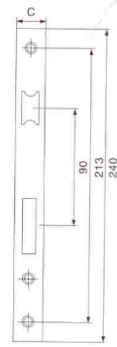

# CONSORT

ARCHITECTURAL HARDWARE

UNITED KINGDOM

UAE

QATAR

KSA

SOUTH AFRICA

**Item Code:** CH7255F  
**Description:** Deadlock with Roller Catch  
**Finish:** Satin Stainless Steel

**Data Specification:** Consort Dead Lock with Roller catch.  
For wooden or steel Doors, SSS Forend & Strike BSEN 12209.

**Dimensions:** A – 55mm  
B - 85mm.  
C - 24mm

**Finishes:** SSS Satin Stainless Steel  
PSS Polished Stainless Steel  
(Other Finishes available to order)