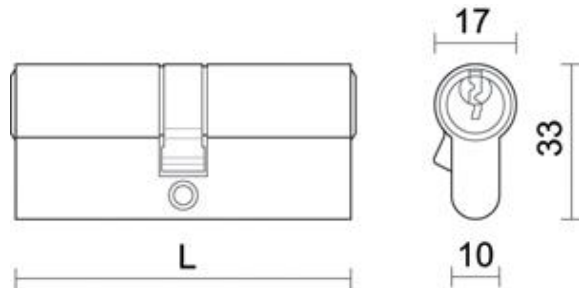

# CONSORT

ARCHITECTURAL HARDWARE

UNITED KINGDOM

UAE

QATAR

KSA

SOUTH AFRICA

**Item Code:** CH780.3  
**Description:** Euro profile Double Cylinder  
**Finishes:** Satin Nickel Plate

**Data Specifications:** 80mm SNP Finish Euro Profile Double Cylinder. Non-Master Keyed. Supplied With 3 Keys.

**Dimensions:** 80mm

**Fire Testing:** Fire Tested to BSEN 1634-1:2008

**Finishes:** SNP Satin Nickel Plate.