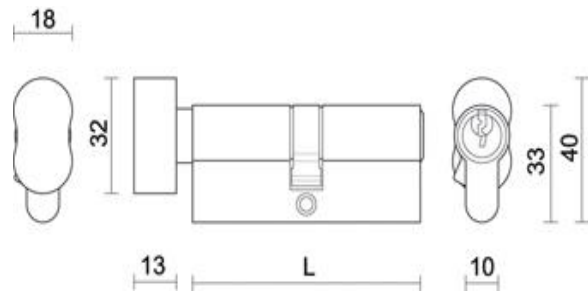

CONSORT

ARCHITECTURAL HARDWARE

UNITED KINGDOM

UAE

QATAR

KSA

SOUTH AFRICA

Item Code: CH783.2.SNP.MK
Description: Euro profile cylinder and Turn
Finishes: Satin Nickel Plate

Data Specifications: 70mm SNP Consort Euro Profile Cylinder and Turn with key on the outside and Thumb Turn On the inside. Under Master Key.

Fire Testing: Fire Tested to BSEN 1634-1:2008

Finishes: SNP Satin Nickel Plate