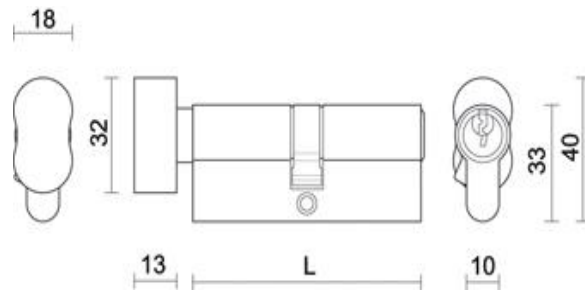

# CONSORT

ARCHITECTURAL HARDWARE

UNITED KINGDOM

UAE

QATAR

KSA

SOUTH AFRICA

**Item Code:** CH783.4  
**Description:** Euro profile Cylinder and Turn.  
**Finishes:** Satin Nickel Plate

**Data Specifications:** Consort Euro Profile Double Cylinder  
90mm length as Standard  
5 pins as standard, 6 pin to order  
Conforms to EN 1303  
Under Master Key

**Fire Testing:** Fire Tested to BSEN 1634-1:2008