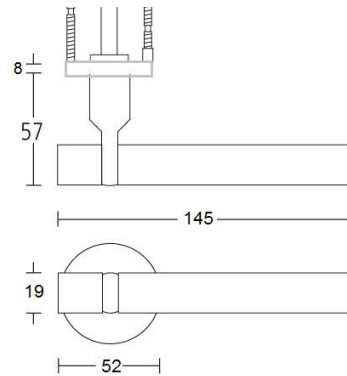

CONSORT

ARCHITECTURAL HARDWARE

UNITED KINGDOM

DUBAI

QATAR

ABU DHABI

SOUTH AFRICA

Item Code: CH951
Description: Solid Straight Type Lever Handle on Rose.
Finishes: Satin Stainless Steel

Data Specifications: Solid Straight Lever Handle on concealed Fix Rose. Complies with BS EN 1906. Supplied with Matching Escutcheons, 52mm diameter x 8mm height. Supplied with wood Screw and 8mm Spindle.

Dimensions: 145mm x 57mm x 19mm Diameter.
52mm diameter & 8mm thick Rose.

Finishes Available:
SSS Satin Stainless Steel (Standard Finish)
PSS Polished Stainless Steel
PAA Polished Anodised Aluminium
PB Polished Brass