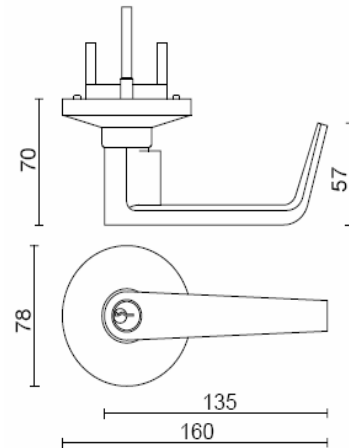

# CONSORT

ARCHITECTURAL HARDWARE

UNITED KINGDOM

UAE

QATAR

KSA

SOUTH AFRICA

**Item Code:** CP649.SIL  
**Description:** External Lever Locking Attachment  
**Finish:** Silver

**Data Specifications:** SIL External Lever Locking Attachment for Touch Bar Panic Hardware.  
UL Listed. ( Cannot be Master Keyed )

**Finish:** Silver

**Brand:** Consort  
**Country:** UK  
**Website:** [www.consort-hw.com](http://www.consort-hw.com)