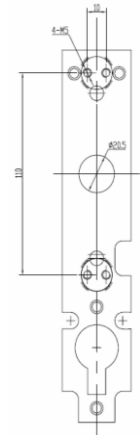

# CONSORT

ARCHITECTURAL HARDWARE

UNITED KINGDOM

UAE

QATAR

KSA

SOUTH AFRICA

**Item Code:** CP650 SSS  
**Description:** External Lever Trim  
**Finish:** Satin Stainless Steel

**Data Specifications** SSS External Lever Operated Locking Attachment for Panic Hardware Holed to suit Euro Profile Cylinder.

**Dimensions:** Length :210mm  
Width: 47mm

**Tested:** UL Listed  
**Certificate:** Fire Tested