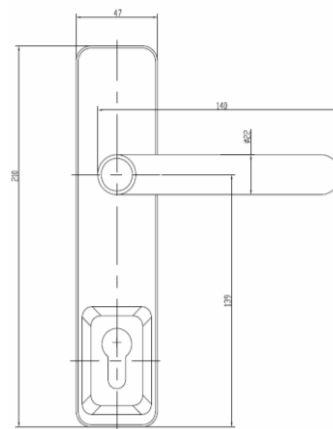

# CONSORT

ARCHITECTURAL HARDWARE

UNITED KINGDOM

UAE

QATAR

KSA

SOUTH AFRICA

**Item Code:** CP650 SSS  
**Description:** External Lever Trim  
**Finish:** Satin Stainless Steel

**Data Specifications** SSS External Lever Operated Locking Attachment for Panic Hardware Holed to suit Euro Profile Cylinder.

**Dimensions:** Length :210mm  
Width: 47mm

**Tested:** UL Listed  
**Certificate:** Fire Tested