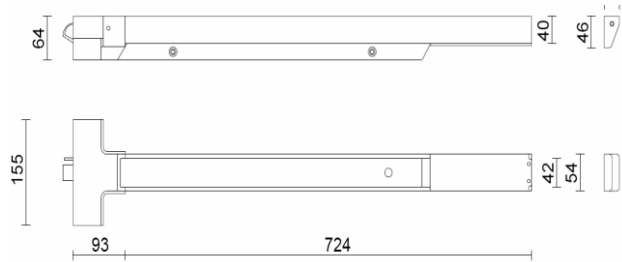

# CONSORT

ARCHITECTURAL HARDWARE

UNITED KINGDOM

UAE

QATAR

KSA

SOUTH AFRICA

**Item Code:** CPH 6080F.SSS  
**Description:** Touch Bar Panic Latch  
**Finishes:** Satin Stainless Steel

**Data specification:** Touch Bar Panic Latch - UL Listed, For door- 1 3/4" thick. And, usable on 1 3/8 to 2" thick door, door width from 30" ~48", Cover, Chassis, End cap & Rail assembly, Latch bolt - 3/4" throw, Anti Thrust Dead latch bolt 5/8", With Adjustable Steel Strike, Tested & Approved to EN 1125.