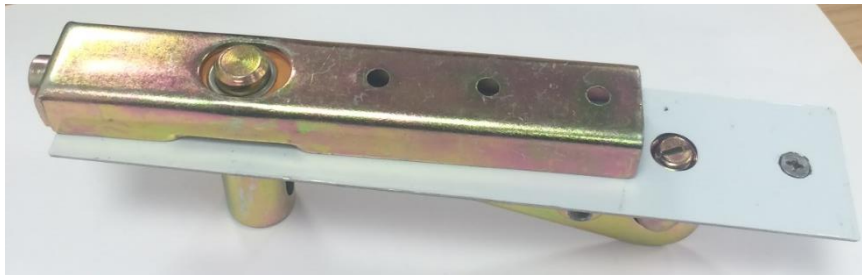

CONSORT

ARCHITECTURAL HARDWARE

UNITED KINGDOM

UAE

QATAR

KSA

SOUTH AFRICA

Item Code: CPVS100
Description: Pivot Set
Finish: Satin Stainless Steel

Data specification: Floor Mounted Pivot set with Double action bottom strap and top centre.
Suitable for doors up to 150kg.

Dimensions : D35x46mm

Finishes Available: Satin Stainless Steel

Brand: Consort
Country: UK
Website: www.consort-hw.com