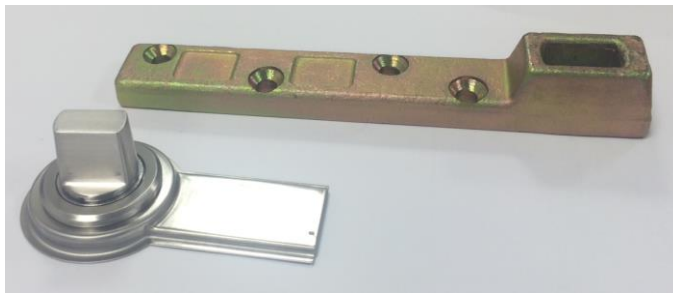

CONSORT

ARCHITECTURAL HARDWARE

UNITED KINGDOM

UAE

QATAR

KSA

SOUTH AFRICA

Item Code: CPVS100
Description: Pivot Set
Finish: Satin Stainless Steel

Data specification: Floor Mounted Pivot set with Double action bottom strap and top centre.
Suitable for doors up to 150kg.

Dimensions : D35x46mm

Finishes Available: Satin Stainless Steel

Brand: Consort
Country: UK
Website: www.consort-hw.com