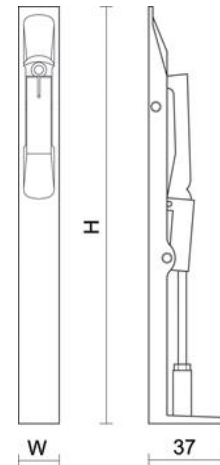

CONSORT

ARCHITECTURAL HARDWARE

UNITED KINGDOM

UAE

QATAR

KSA

SOUTH AFRICA

Item Code: FB 2
Description: Lever Action Flush Bolt
Finishes: Satin Nickel Plate.

Data Specifications: Consort Lever Action Flush Bolt for Wooden doors.

Sizes available: FB2: H 200 x W 19mm.

Finishes Available:
SNP Satin Nickel Plate
SSS Satin Stainless Steel
PCP Polished Chrome Plate
SCP Satin Chrome Plate
PB Polished Brass.