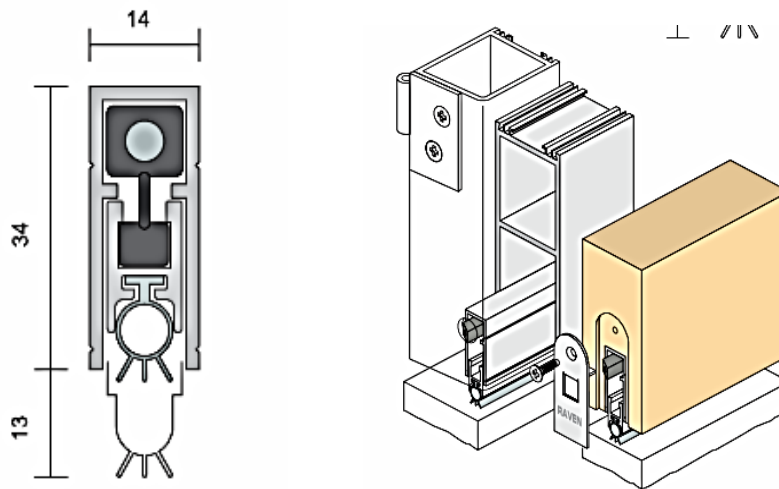

# CONSORT

ARCHITECTURAL HARDWARE

UNITED KINGDOM

UAE

QATAR

KSA

SOUTH AFRICA

**Item Code:** RP8Si-107  
**Description:** Door bottom fire & smoke seals.  
**Make:** Raven Seals

**Data Specifications:** Concealed Acoustic Automatic Door Bottom Door Seal for medium Temperature Fire / smoke door Applications.

**Dimensions:** 1070mm  
Seals Cut back to exact sizes.

**Seal Material:** Silicon Rubber