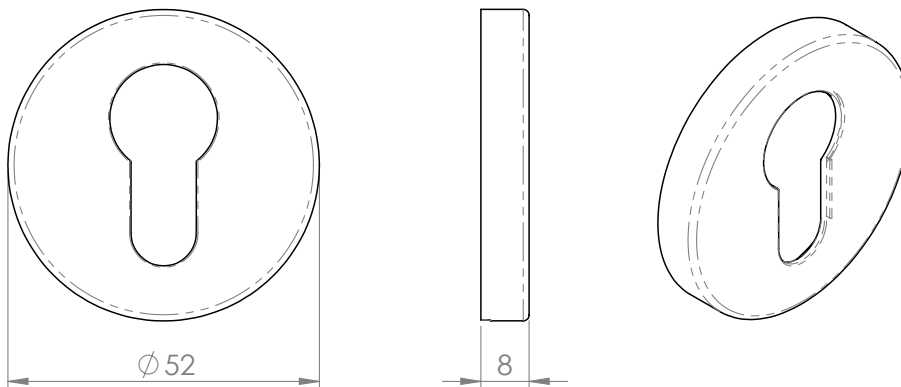

CSE1005

ESCUTCHEON (EURO)
Concealed Fix
Press-on-Rose

Dimensions (mm):

Rose: 52 Dia.
Rose Thickness: 8

Variations:

CSP1005 Lock
CSU1005 Oval

 BSS

 SSS

FULL DESCRIPTION:

EUROSPEC™ Euro Profile Escutcheon - 52mm Ø x 8mm
Fire Rated FD 30/60

Carlisle Brass Ltd
Parkhouse Road
Carlisle
Cumbria
CA3 0JU

Carlisle Brass
Ironmongery Trading LLC
P.O. Box 262680, Dubai, UAE