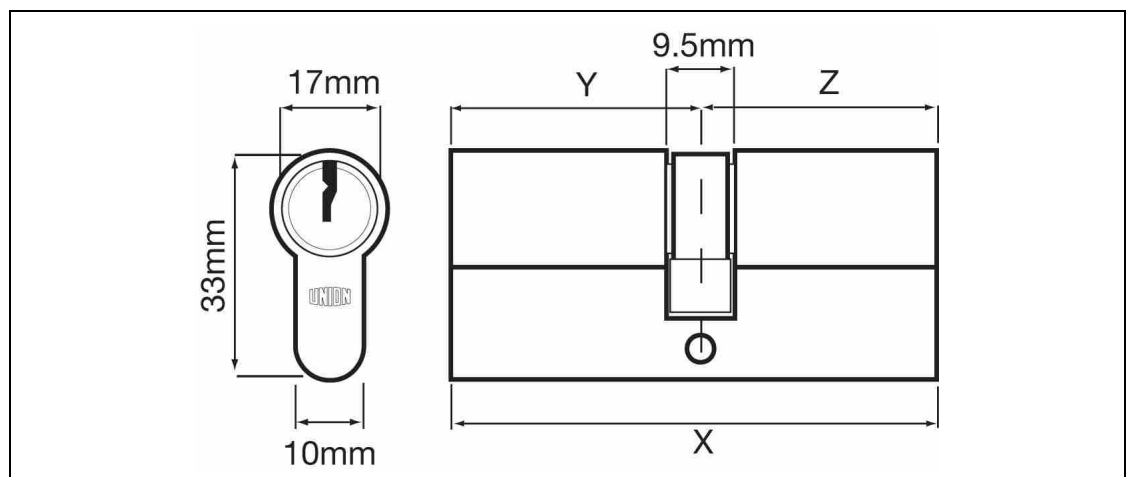

Specification:

- Key operated to lock or unlock
- Patented until 2028 (GB2453625 and GB2453624)
- Suitable for fire doors
- Bump resistant GuardPIN technology
- Drill resistant
- Plug extraction resistant
- Chisel and twist resistant - when used with appropriate security escutcheon
- Pick resistant:
Paracentric keyway Mushroom drivers Anti-pick notches in the differ pins
- Wear resistance: Nickel silver differ pins
- Extensive master keying capability - available key differs in excess of half a million
- Supplied with 2 oversized solid nickel silver keys as standard
- Extra keys available upon request
- Manufactured in UK
- Available in SC and PL finishes

Finish:

- SC - Satin Chrome
- PL - Polished Brass

Technical Design:

Standards:

- Cycle tested to 500,000 cycles
 - BS EN 1303:2005
- | | | | | | | | |
|---|---|---|---|---|---|---|----|
| 1 | 6 | 0 | 1 | 0 | C | 6 | 2* |
|---|---|---|---|---|---|---|----|
- *When used with appropriate security escutcheon
- EN 1634-1 assessed for use on 60 minutes timber fire doors